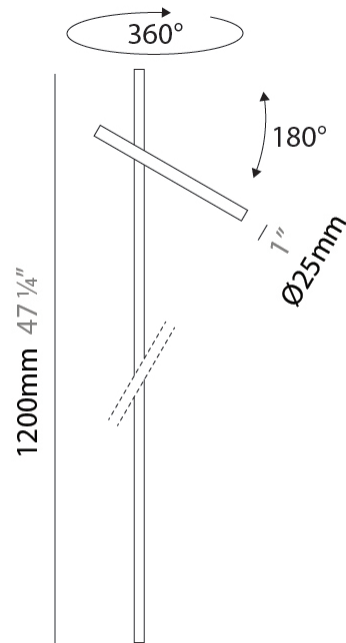

SHANGHAI POST

E9B243-

base number   Color   Finish
Temperature   Options

1. To build a product code in our configurator select the specify button on the base model # product page
2. To build a manual product code on this datasheet choose from the options listed below in blue font and add the suffix to the base model #

GENERAL

Series: Shanghai
Brand: Platek
Division: Exterior
Mounting Type: Post
Mounting Location: Above Ground
Subcategory: Bollard - Garden

PHYSICAL

Shape: Abstract
Diameter (mm): 25
Diameter (in): 1
Height (mm): 1200
Height (in): 47 1/4
Extension (mm): 350
Extension (in): 13 3/4
Light Distribution: Direct
Screws: No visible screws
Fixture Finish: [ANT](#) / [BLK](#) / [BRZ](#) / [COR](#) / [FGR](#) / [GRY](#) / [RSB](#) / [WHI](#)
Fixture Material: Aluminum

ELECTRICAL

Lamp Type: LED
Input Wattage (W): 7.3
Total Output Wattage (W): 6.4
Dimming: Non-Dimmable
Driver Included: No
Driver Location: Remote
Driver Type: Constant Voltage - Universal
Driver Class: Class 2
Input Voltage (V): 120 - 277
Output Voltage (V): 24
Upon Request: SC power - DPH0300024ST (Phase Dimming)

LED

Color Temperature (°K): [2700](#) / [3000](#)
Max. Delivered Lumen (lm): 530
Nominal Lumen (lm): 700
CRI: >90 CRI
Lamp Life (hrs): 60000

OPTICAL

Optic°: 120

RATINGS AND CERTIFICATIONS

Certified By: Certified for North American Standards
IP rating: IP65
IK Rating: IK05